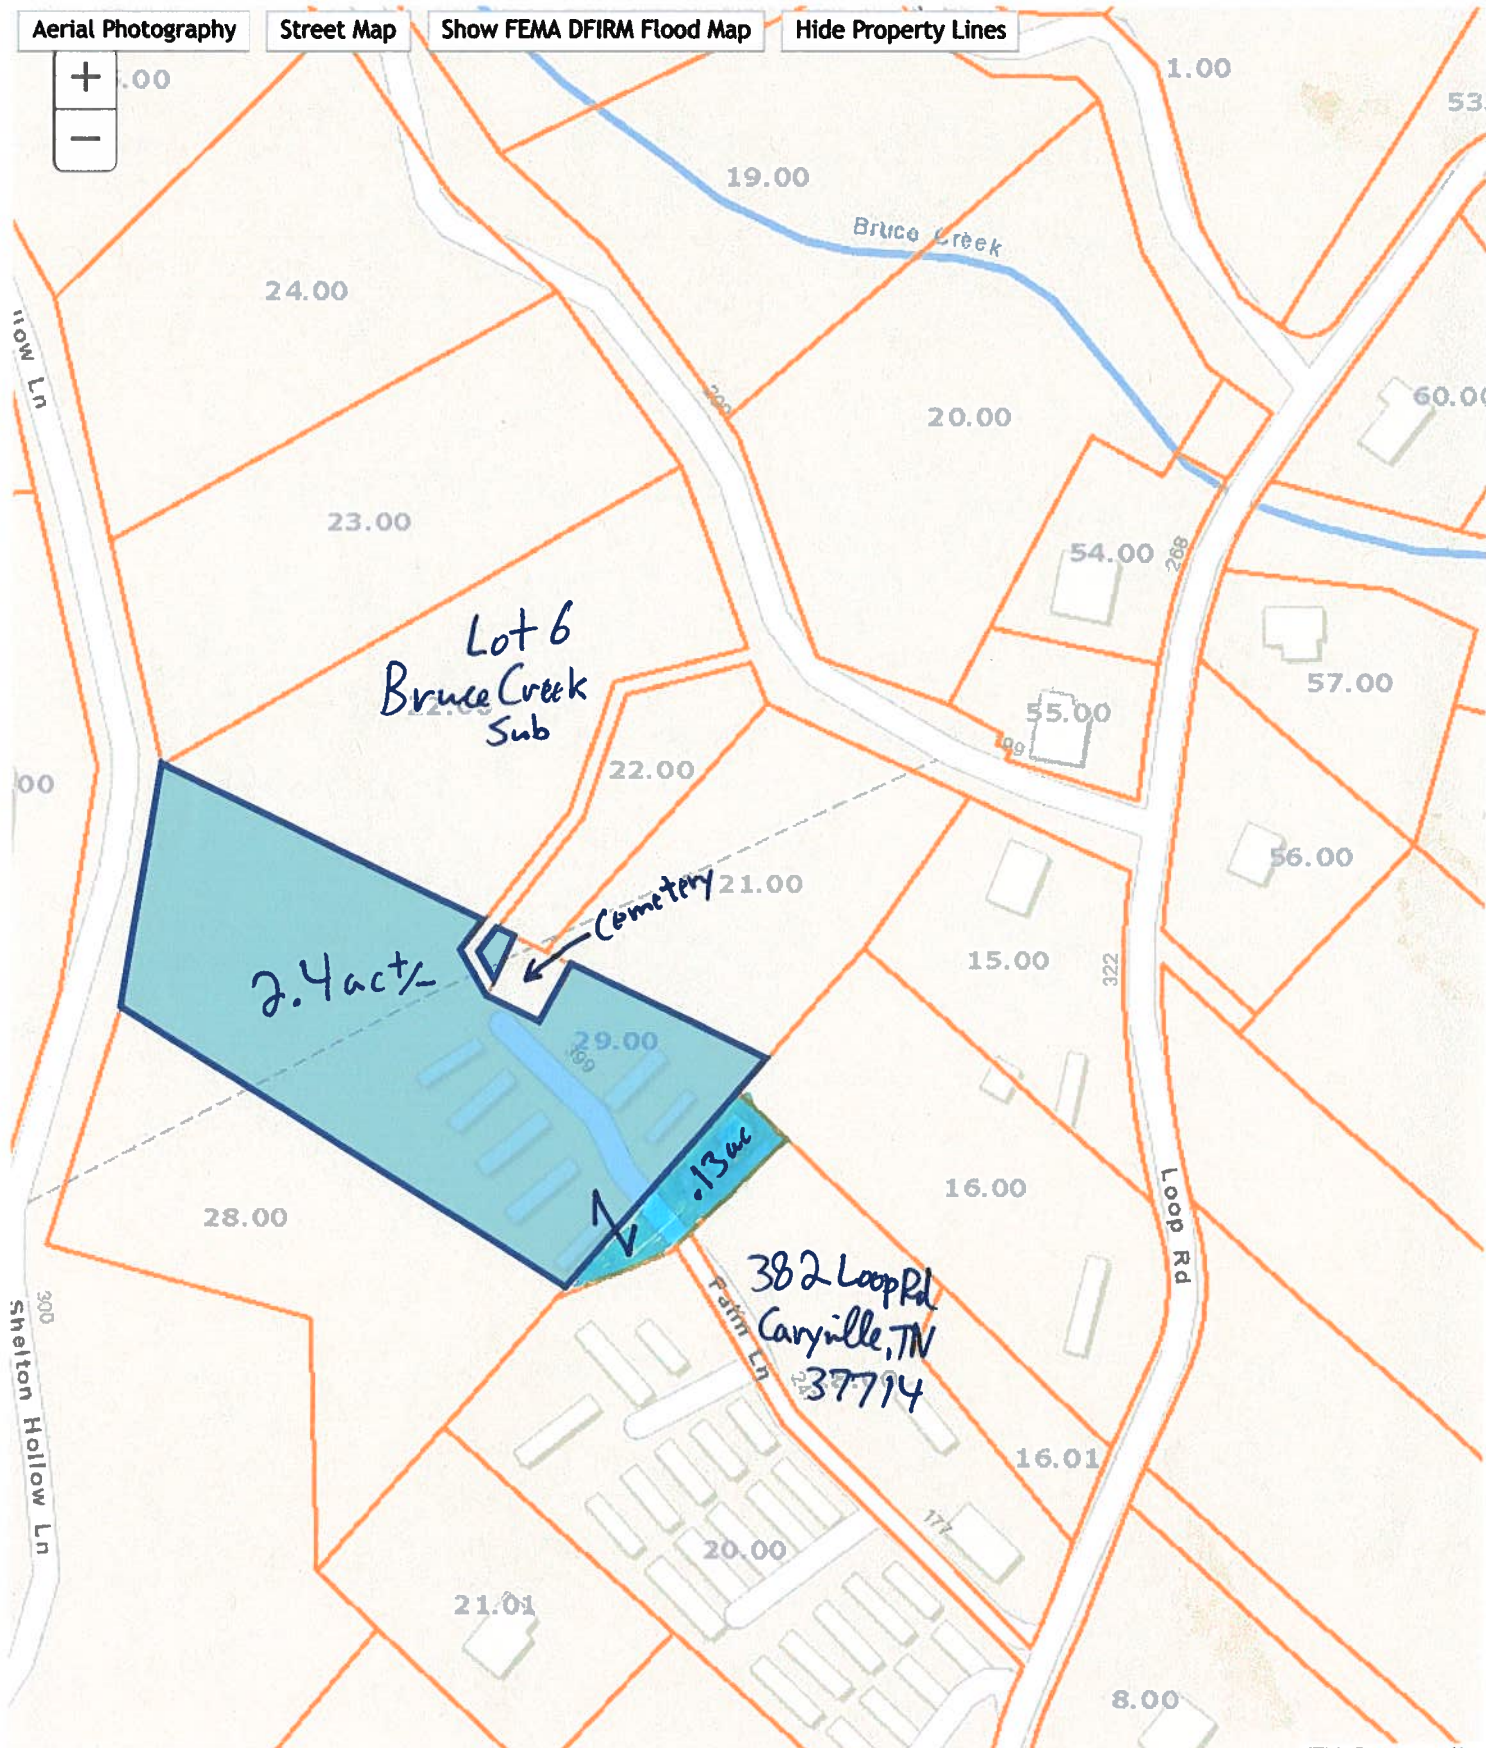

Aerial Photography

Street Map

Show FEMA DFIRM Flood Map

Hide Property Lines

Lot 6  
Bruce Creek  
Sub

2.4 ac +/-

Cemetery

.13 ac

382 Loop Rd  
Caryville, TN  
37714

Lot 8 Bruce Creek Sub