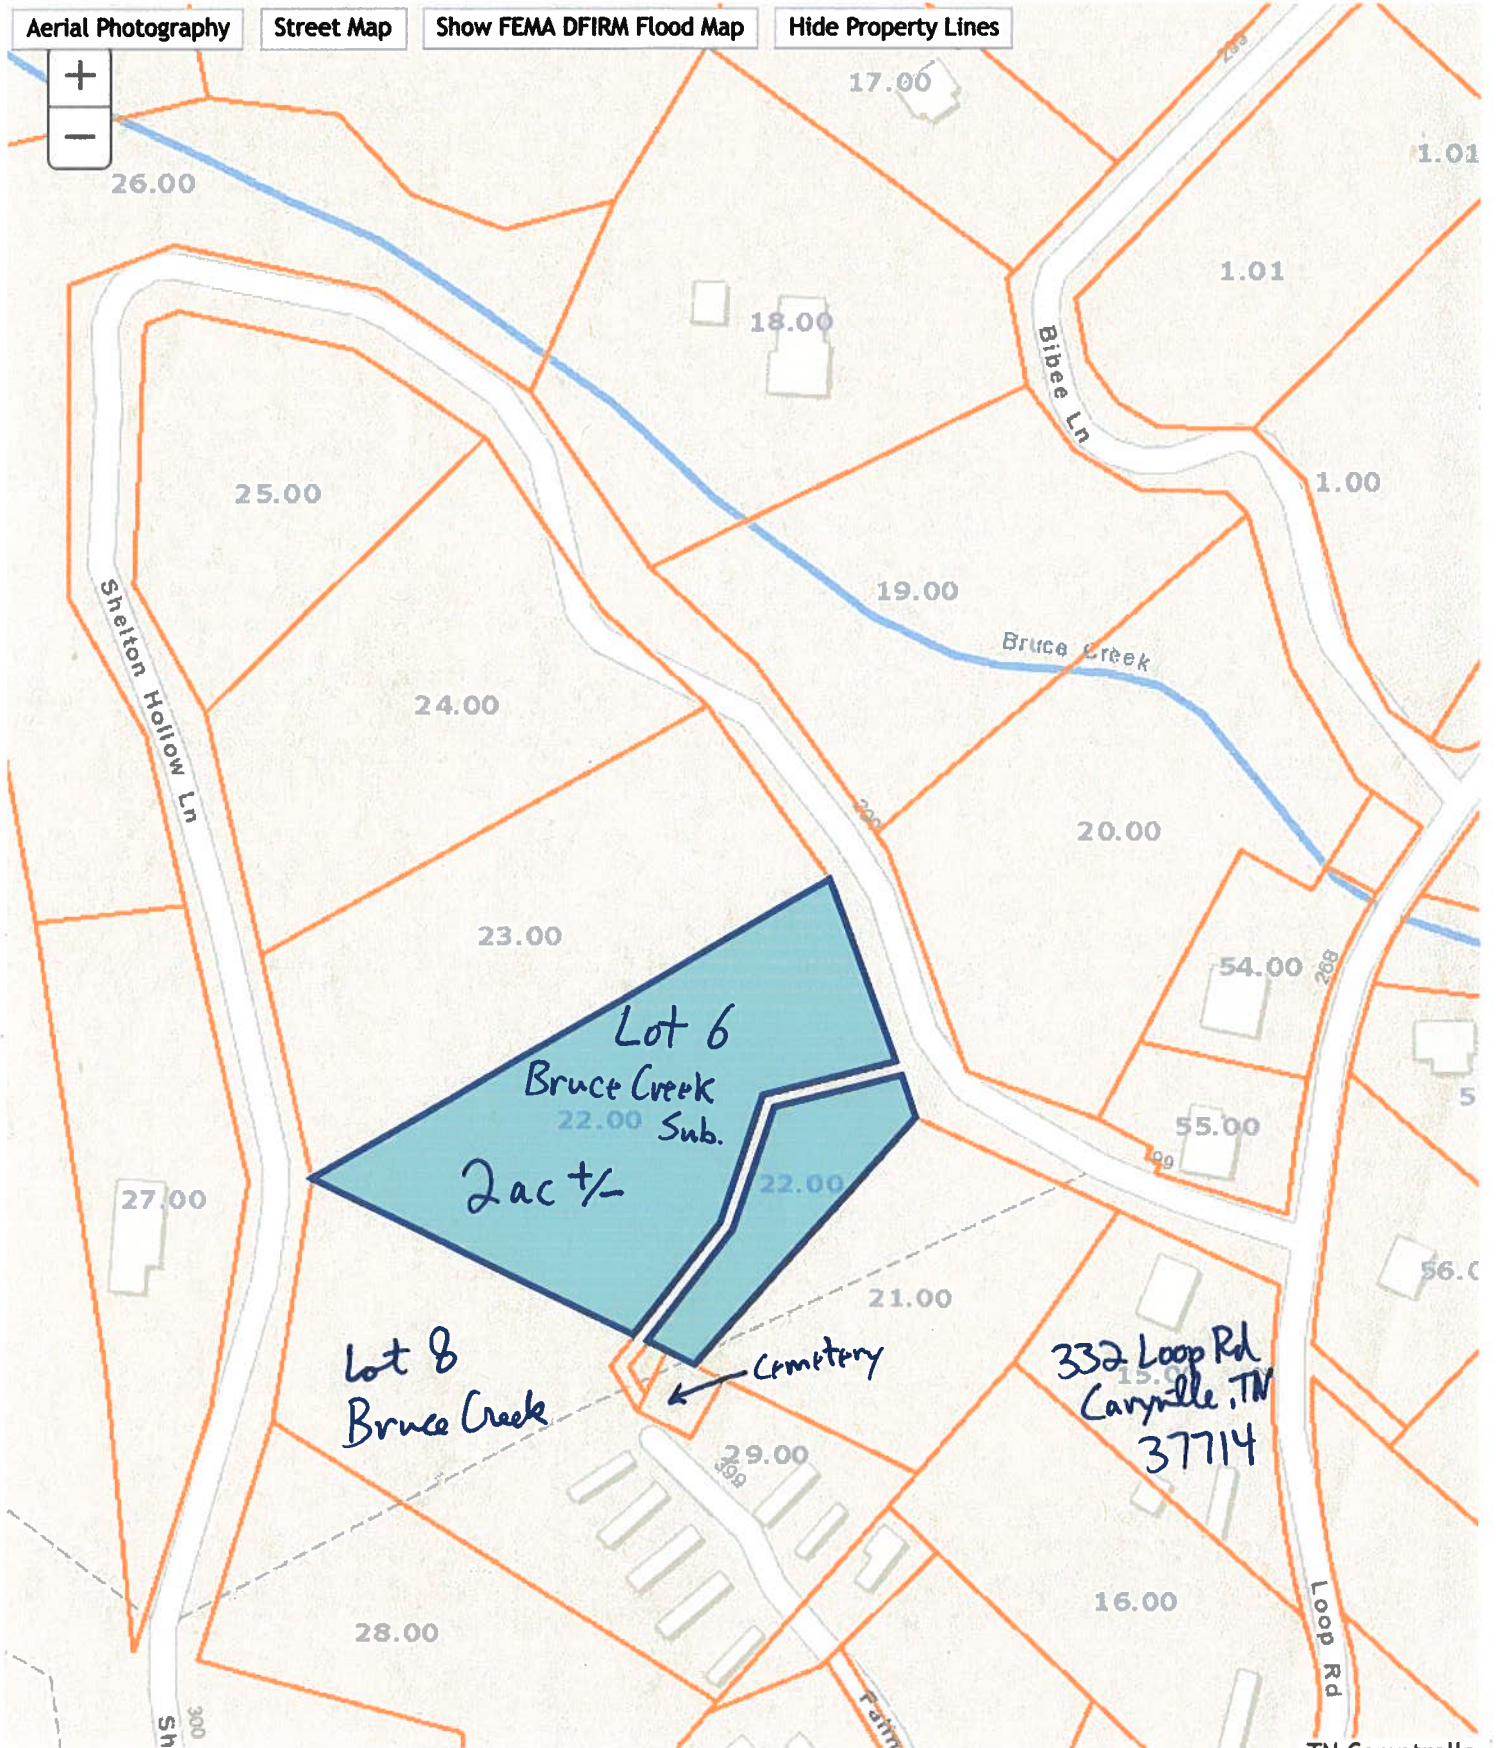

Aerial Photography Street Map Show FEMA DFIRM Flood Map Hide Property Lines

Shelton Hollow Ln Lot 6 Bruce Creek Sub.  
Caryville, TN