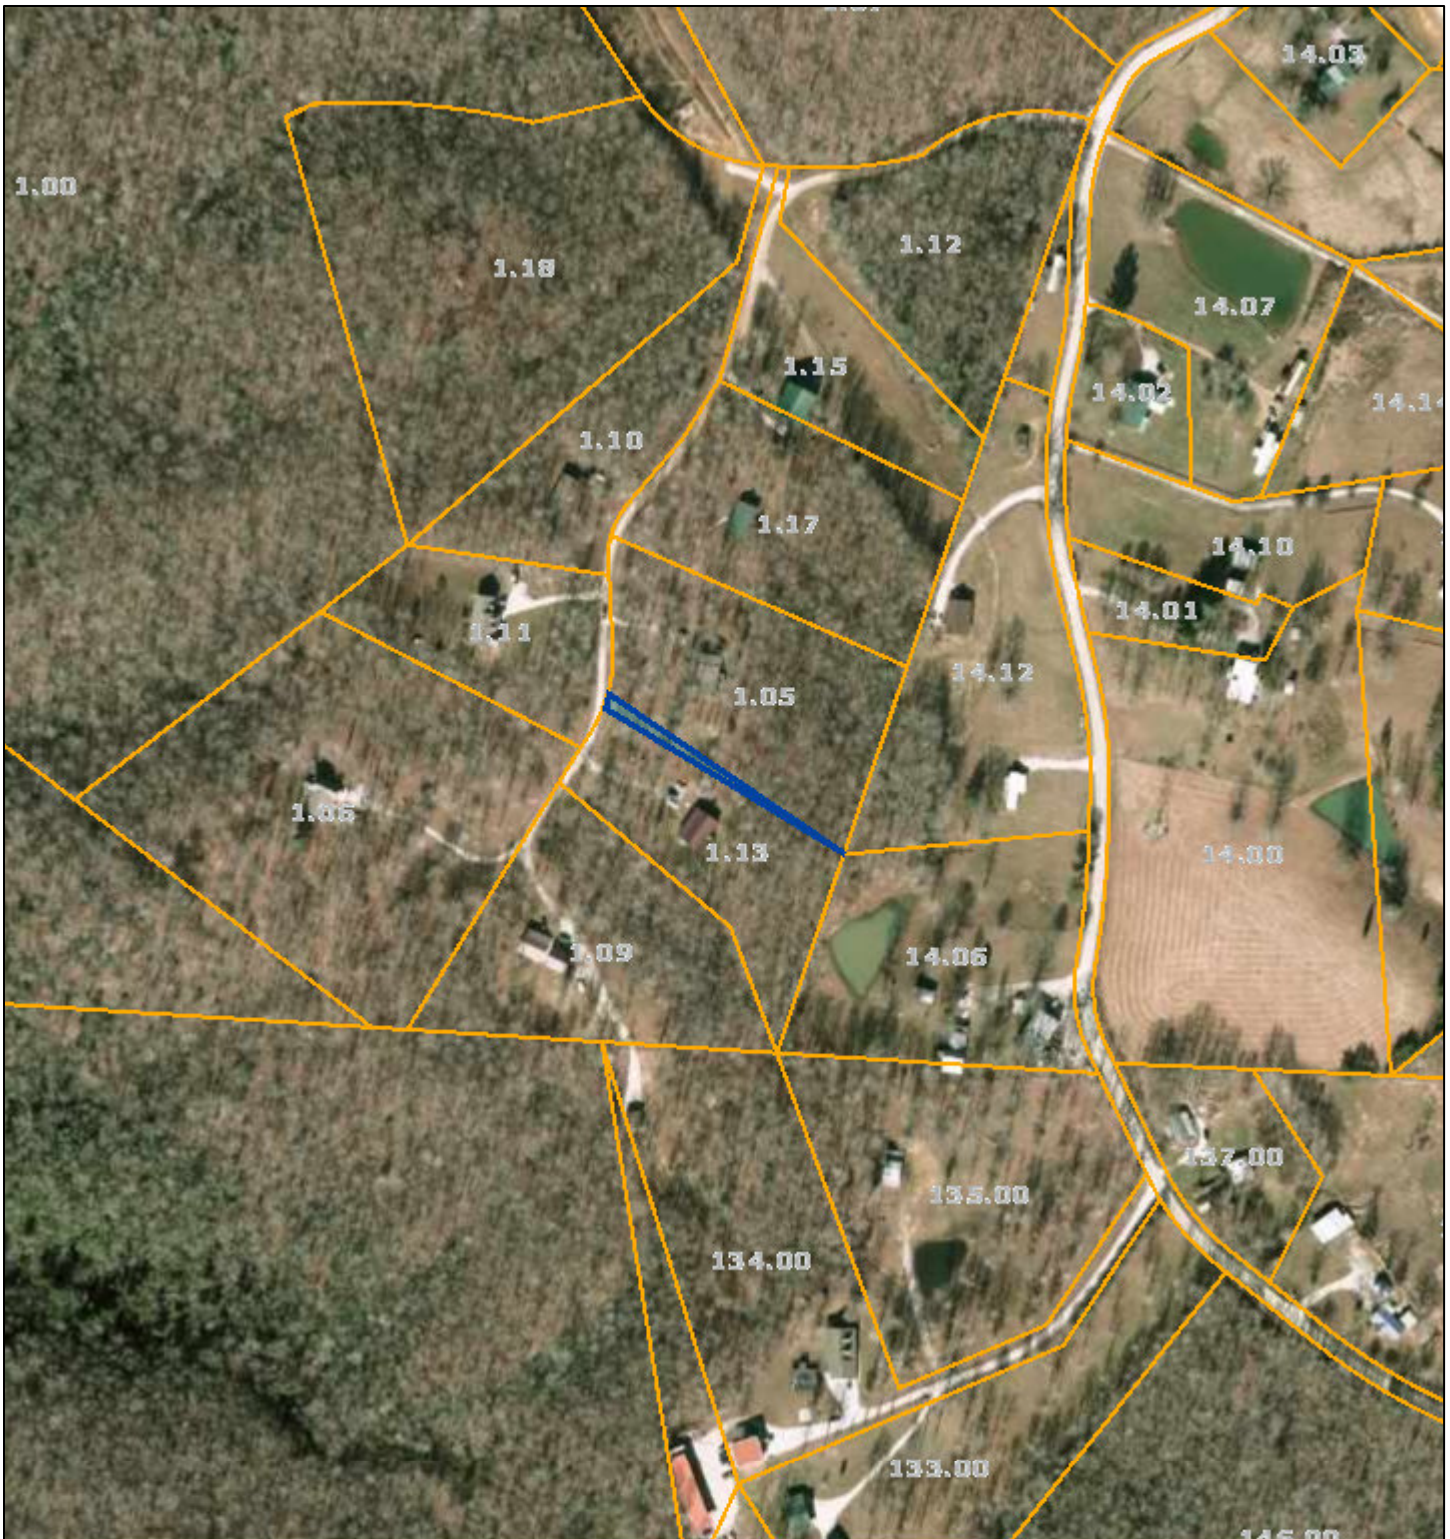

Scott County - Parcel: 085 001.16

Date: June 14, 2019
County: Scott
Owner: REYNOLDS BRANDON ETUX
Address: HELENWOOD LOOP RD
Parcel Number: 085 001.16
Deeded Acreage: 0.08
Calculated Acreage: 0
Date of Imagery: 2015

Esri, HERE, Garmin, (c) OpenStreetMap contributors
TN Comptroller - OLG
TDOT
State of Tennessee, Comptroller of the Treasury, Office of Local Government
(OLG)

The property lines are compiled from information maintained by your local county Assessor's office but are not conclusive evidence of property ownership in any court of law.