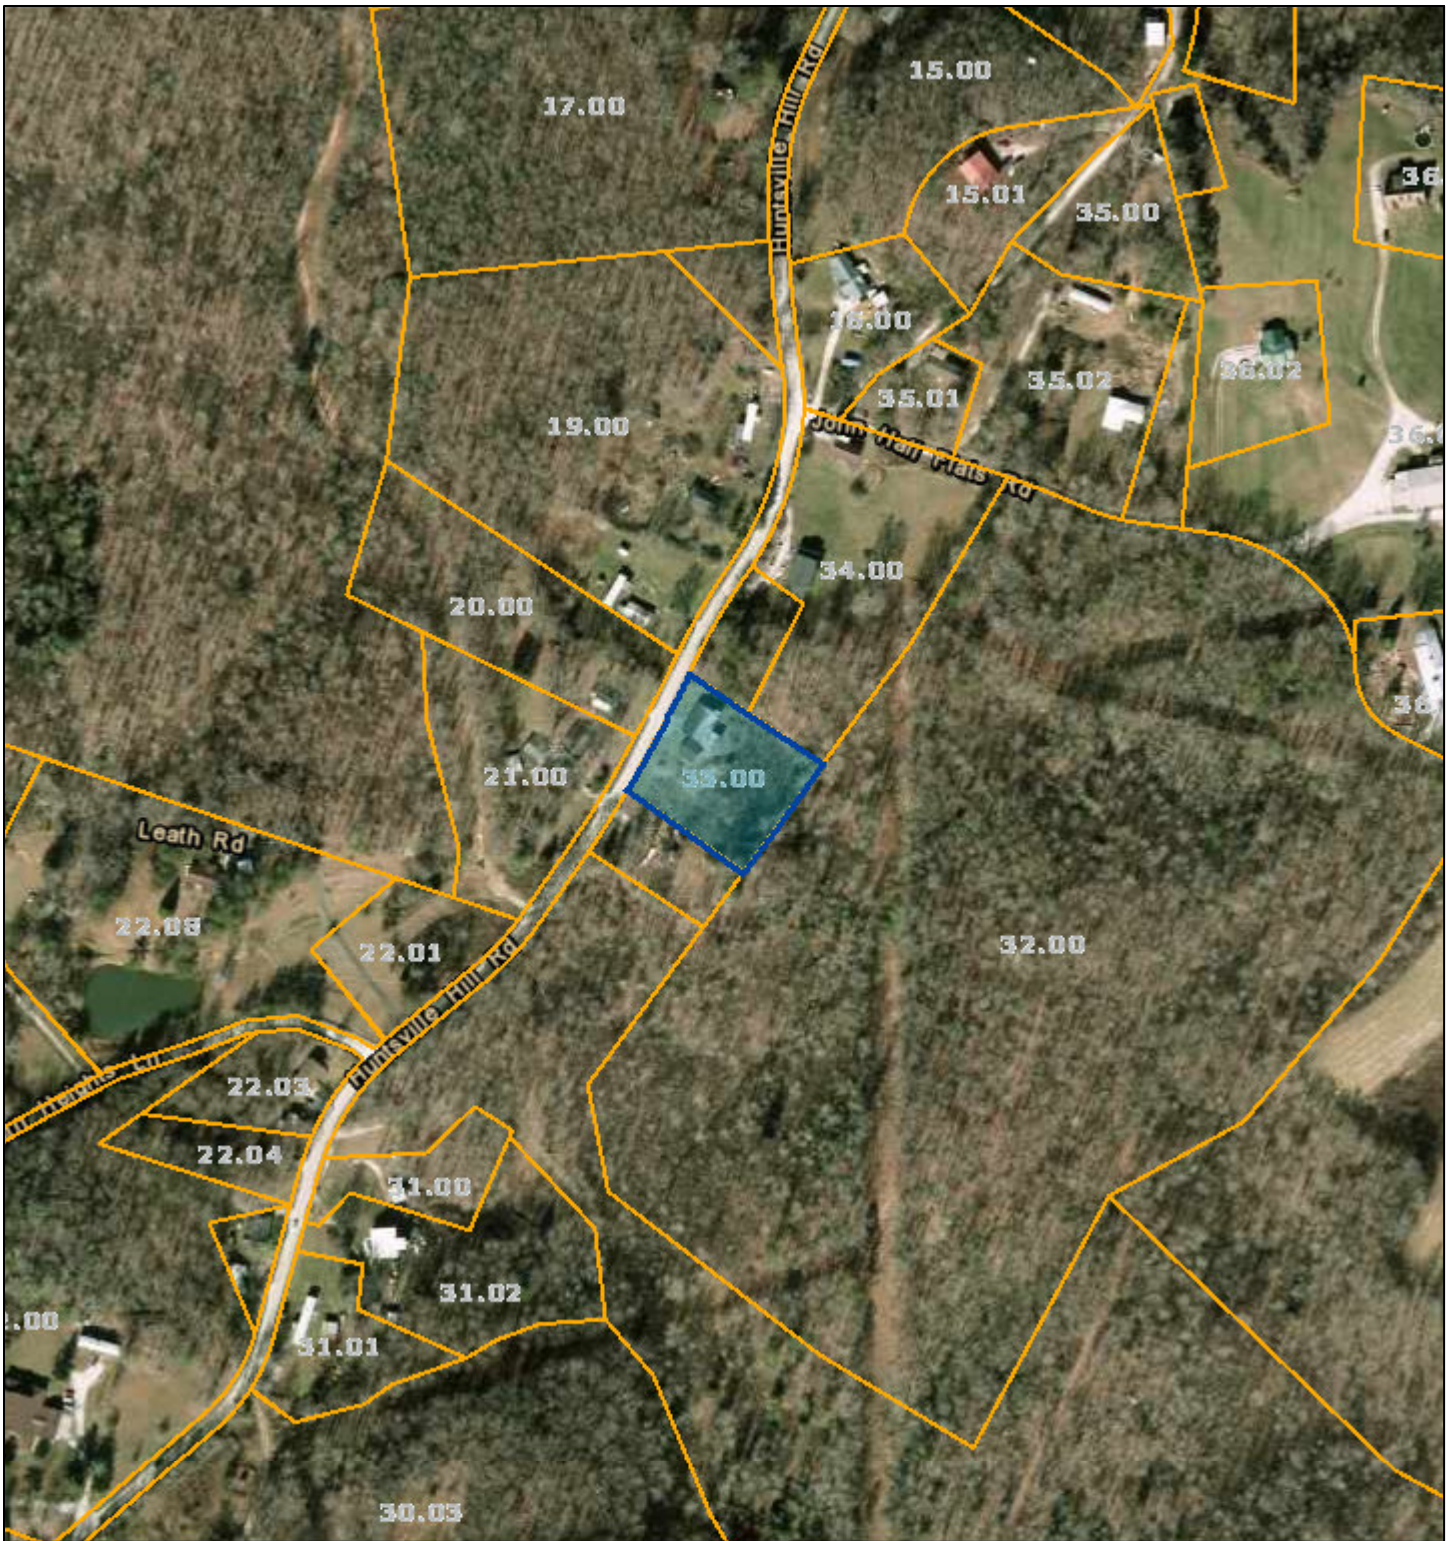

Scott County - Parcel: 078 033.00

Date: June 14, 2019
County: Scott
Owner: JONES IRA W ETUX
Address: HUNTSVILLE HILL RD 2368
Parcel Number: 078 033.00
Deeded Acreage: 1
Calculated Acreage: 0
Date of Imagery: 2015

Esri, HERE, Garmin, (c) OpenStreetMap contributors
TN Comptroller - OLG
TDOT
State of Tennessee, Comptroller of the Treasury, Office of Local Government
(OLG)

The property lines are compiled from information maintained by your local county Assessor's office but are not conclusive evidence of property ownership in any court of law.