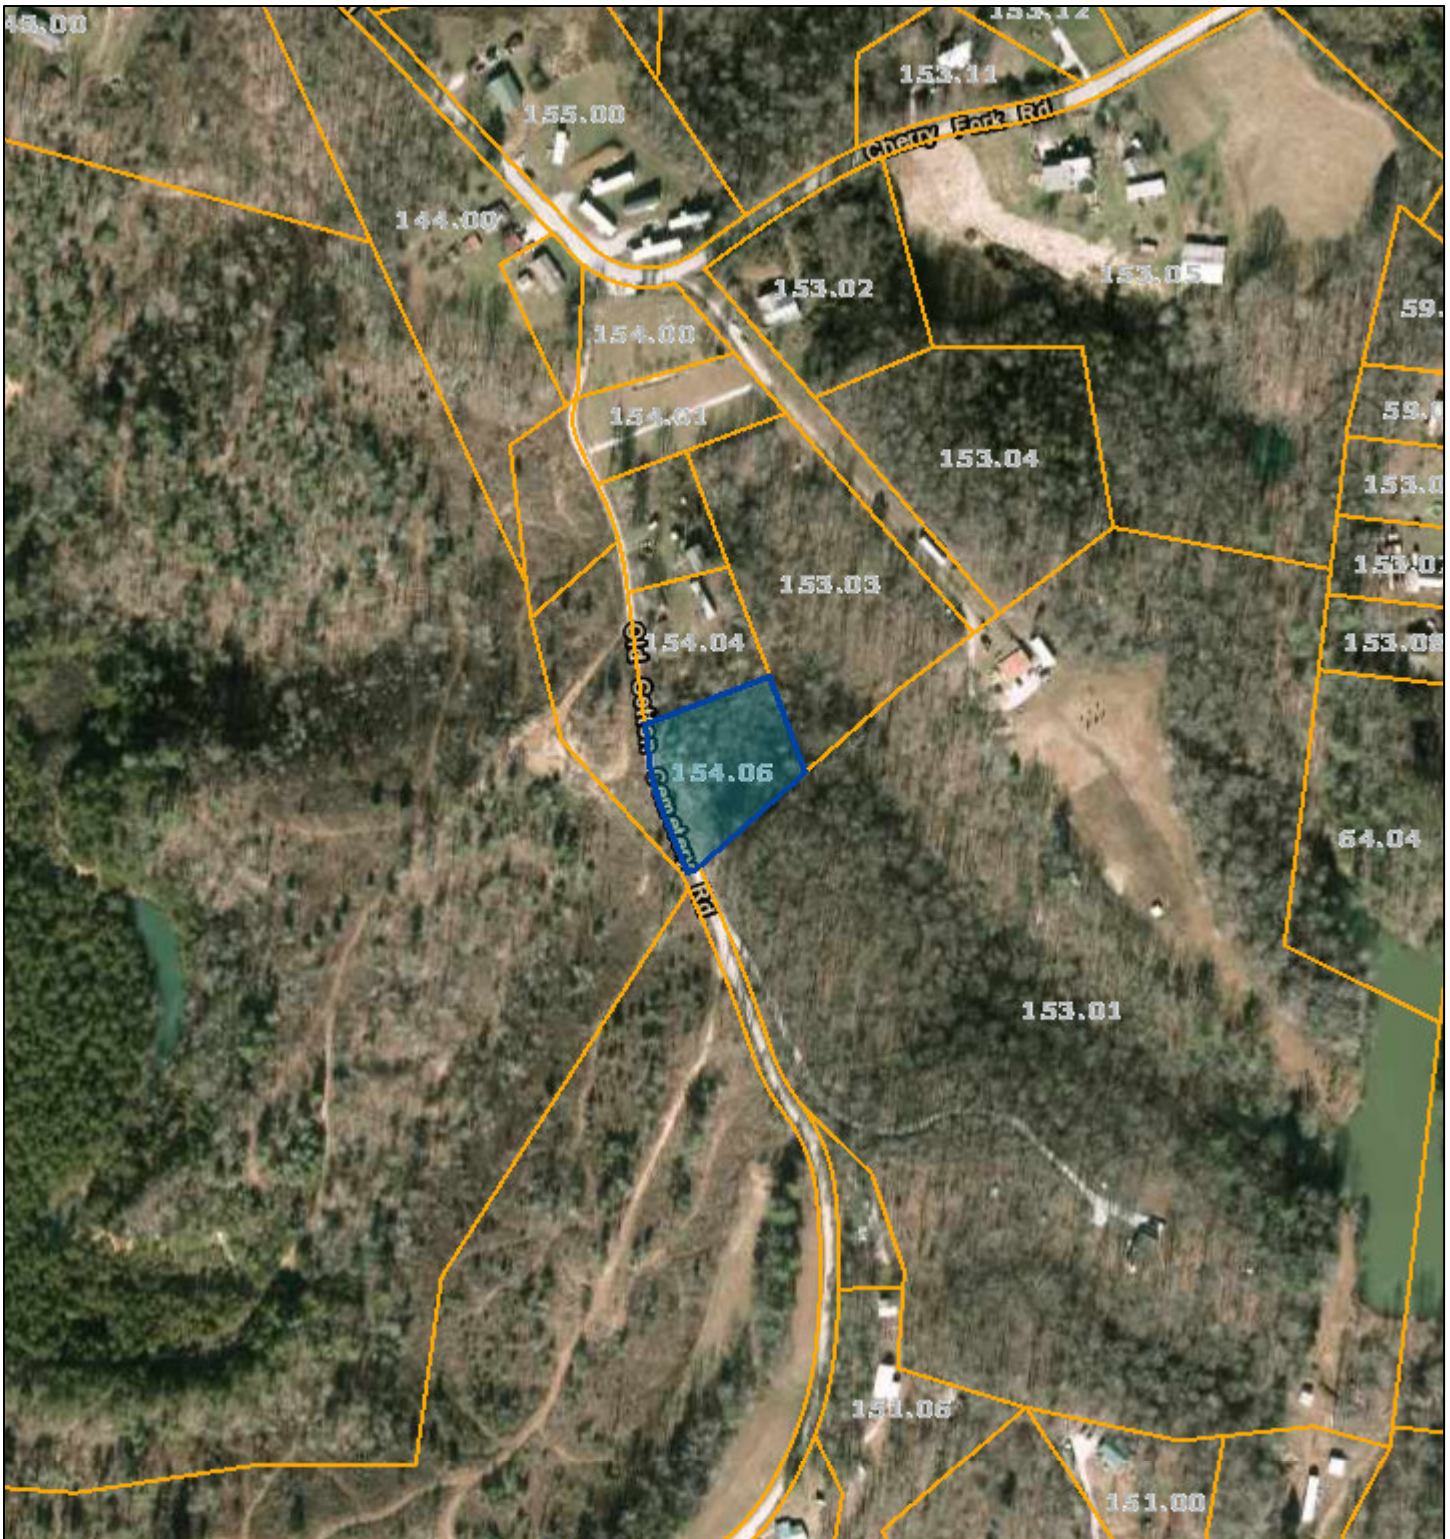

Scott County - Parcel: 069 154.06

Date: June 14, 2019
County: Scott
Owner: CLARK HAZEL DOYLE&GIL L E
Address: OLD COTTON RD
Parcel Number: 069 154.06
Deeded Acreage: 0
Calculated Acreage: 0
Date of Imagery: 2015

Esri, HERE, Garmin, (c) OpenStreetMap contributors
TN Comptroller - OLG
TDOT
State of Tennessee, Comptroller of the Treasury, Office of Local Government
(OLG)

The property lines are compiled from information maintained by your local county Assessor's office but are not conclusive evidence of property ownership in any court of law.