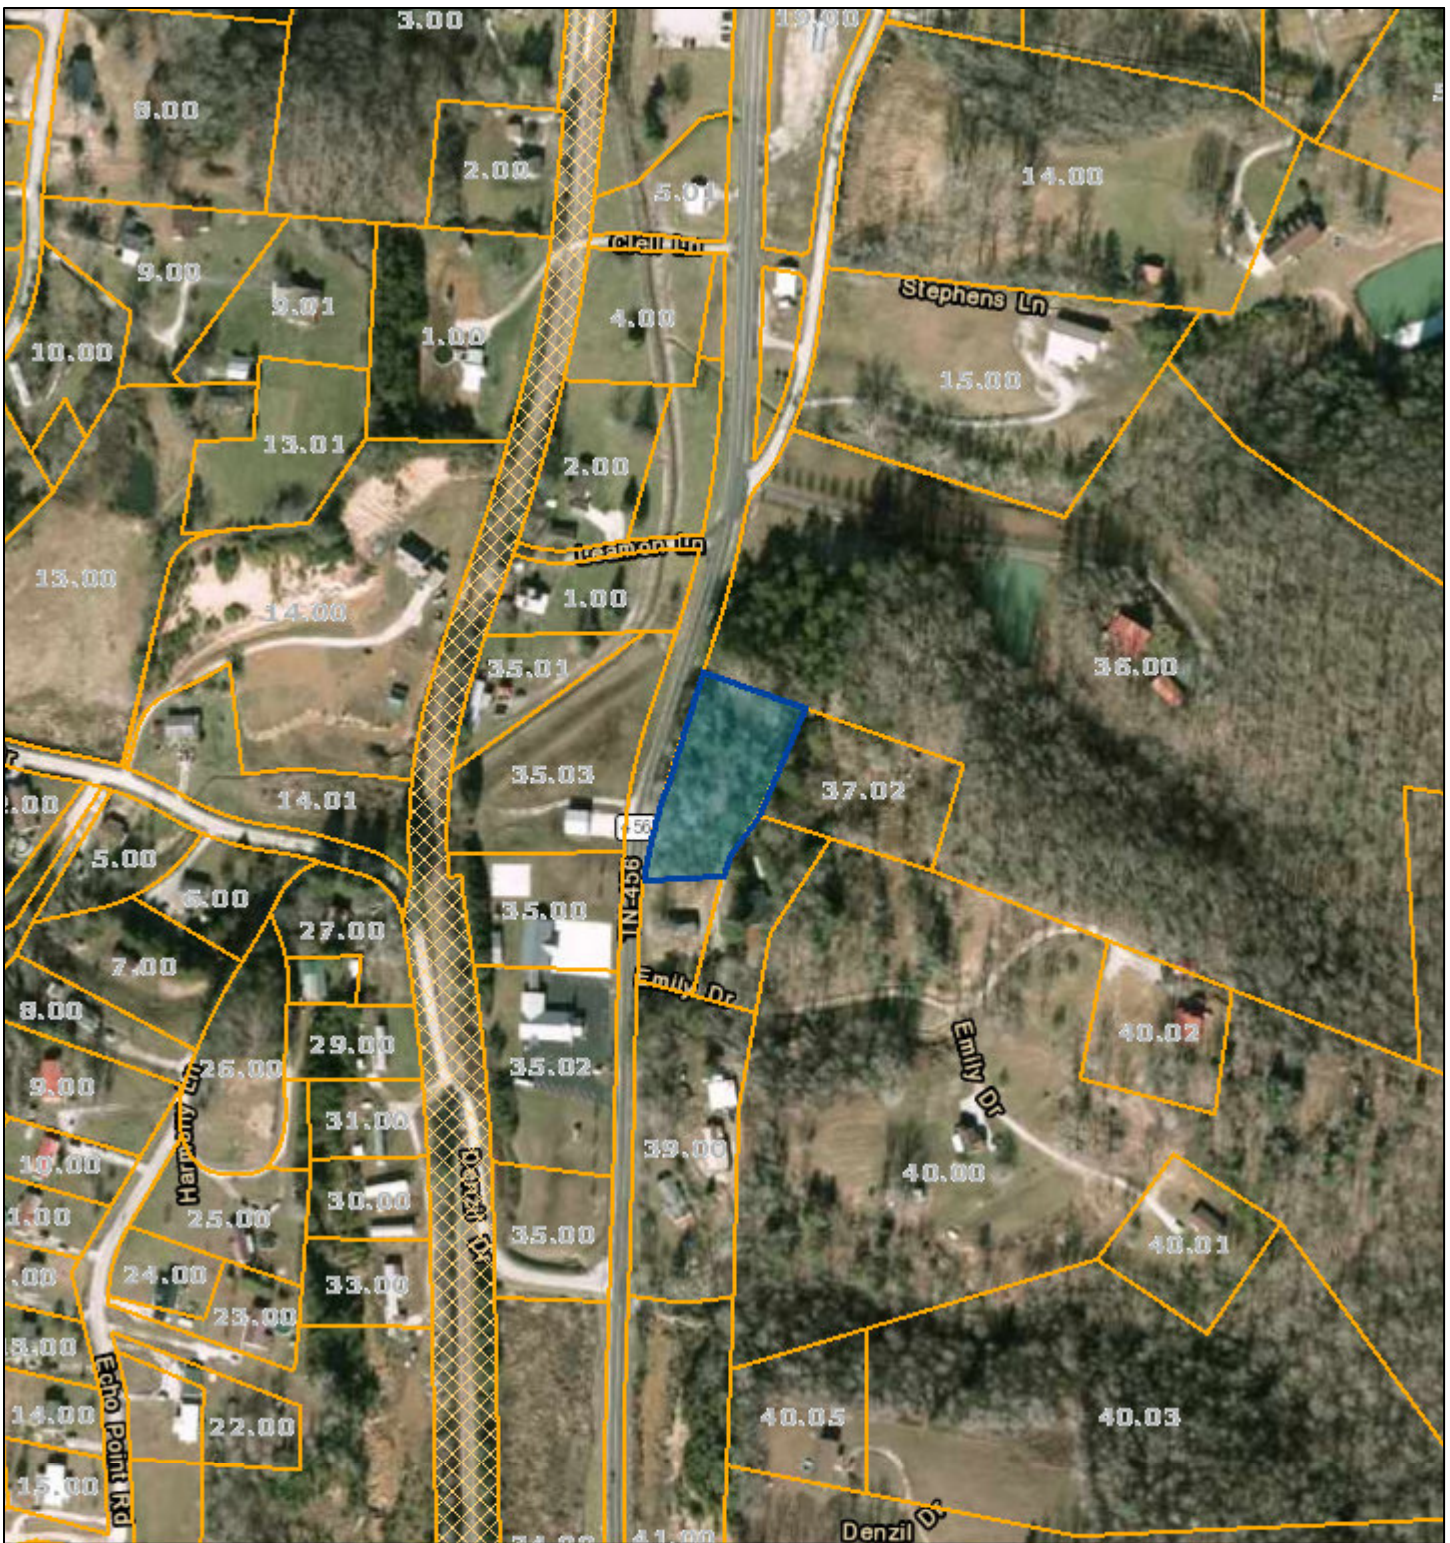

Scott County - Parcel: 062 037.00

Date: June 13, 2019
County: Scott
Owner: SCOTT COUNTY GOVERNMENT
Address: PAINT ROCK RD E/S
Parcel Number: 062 037.00
Deeded Acreage: 0
Calculated Acreage: 0
Date of Imagery: 2015

Esri, HERE, Garmin, (c) OpenStreetMap contributors
TN Comptroller - OLG
TDOT
State of Tennessee, Comptroller of the Treasury, Office of Local Government
(OLG)

The property lines are compiled from information maintained by your local county Assessor's office but are not conclusive evidence of property ownership in any court of law.